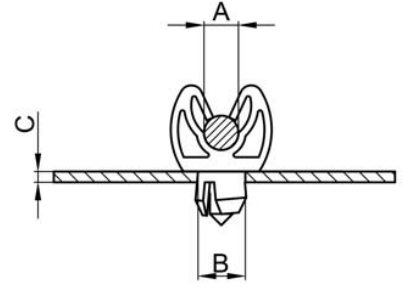

PLASTİK U TİP PERÇİNLİ

DRIVE RIVET PIPE CLIPS - SINGLE

Tip 1 / Type 1

| A | B | C | Ürün N. Part N. | | |
|-------------|-----|-----------|--------------------|--|--|
| 4,8 | 6,5 | 0,5 - 3,0 | CAC332 | | |
| 8,0 - 10,0 | 6,5 | 0,5 - 4,5 | CAC216 | | |
| 14,0 - 16,0 | 6,5 | 0,5 - 4,0 | CAC661 | | |
| 39,0 - 42,0 | 7,0 | 3,0 - 4,5 | CAC611 | | |